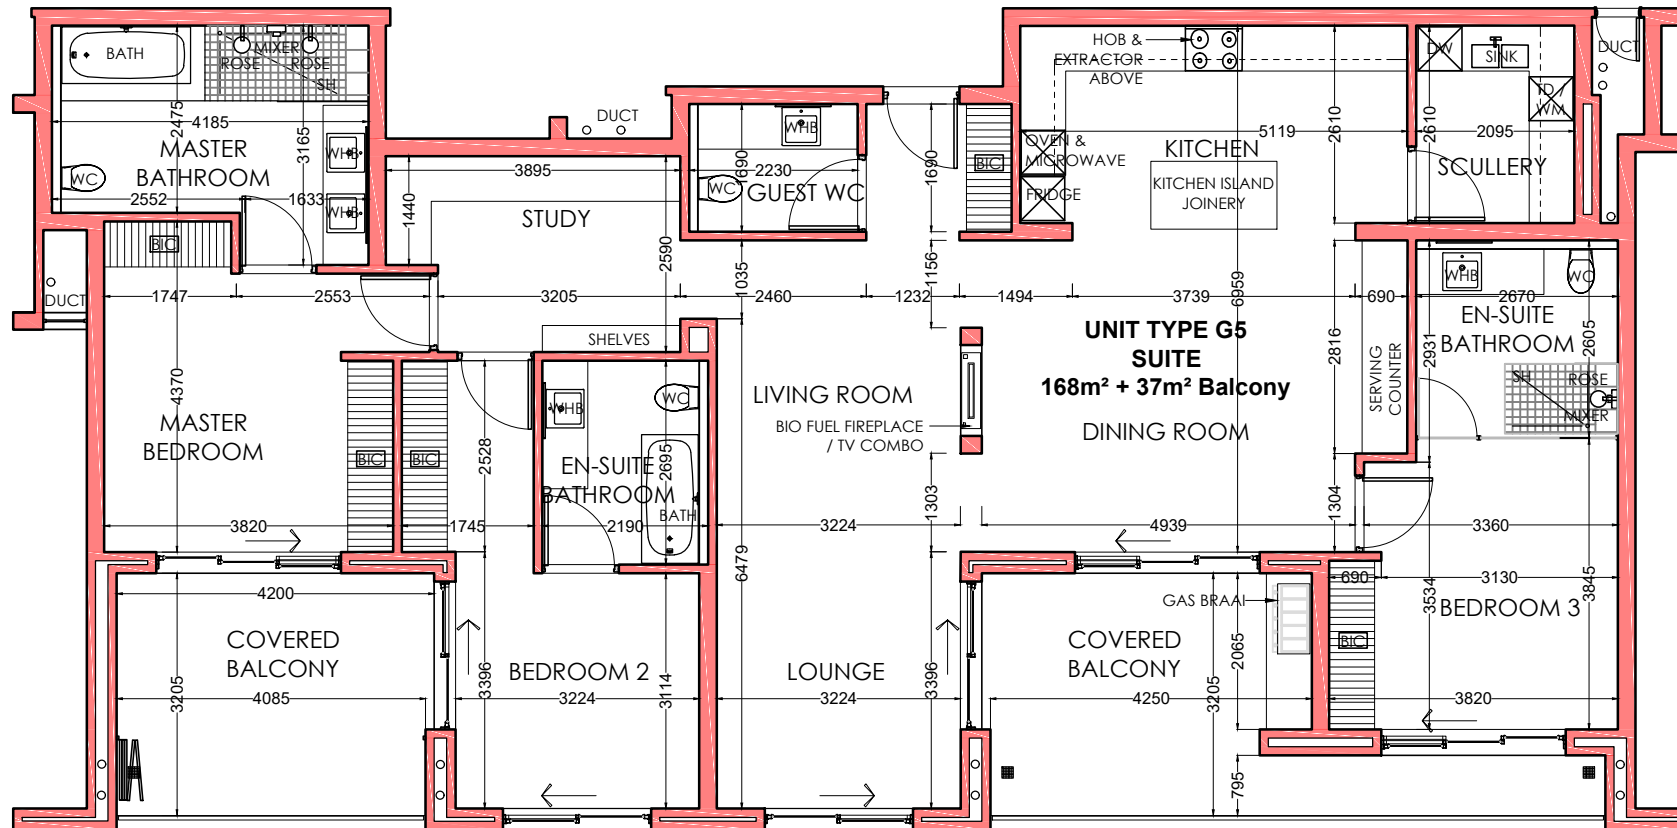

HARBOUR BAY VILLAGE THE ADMIRAL

TYPICAL UNIT LAYOUT TYPE G4

UNIT TYPE G4 - TYPICAL DETAILS

Bedrooms: 3, Bathrooms: 3.5, Parking Bays: 2
Suite Size: 168m², Balcony: 37m², Total: 205m²