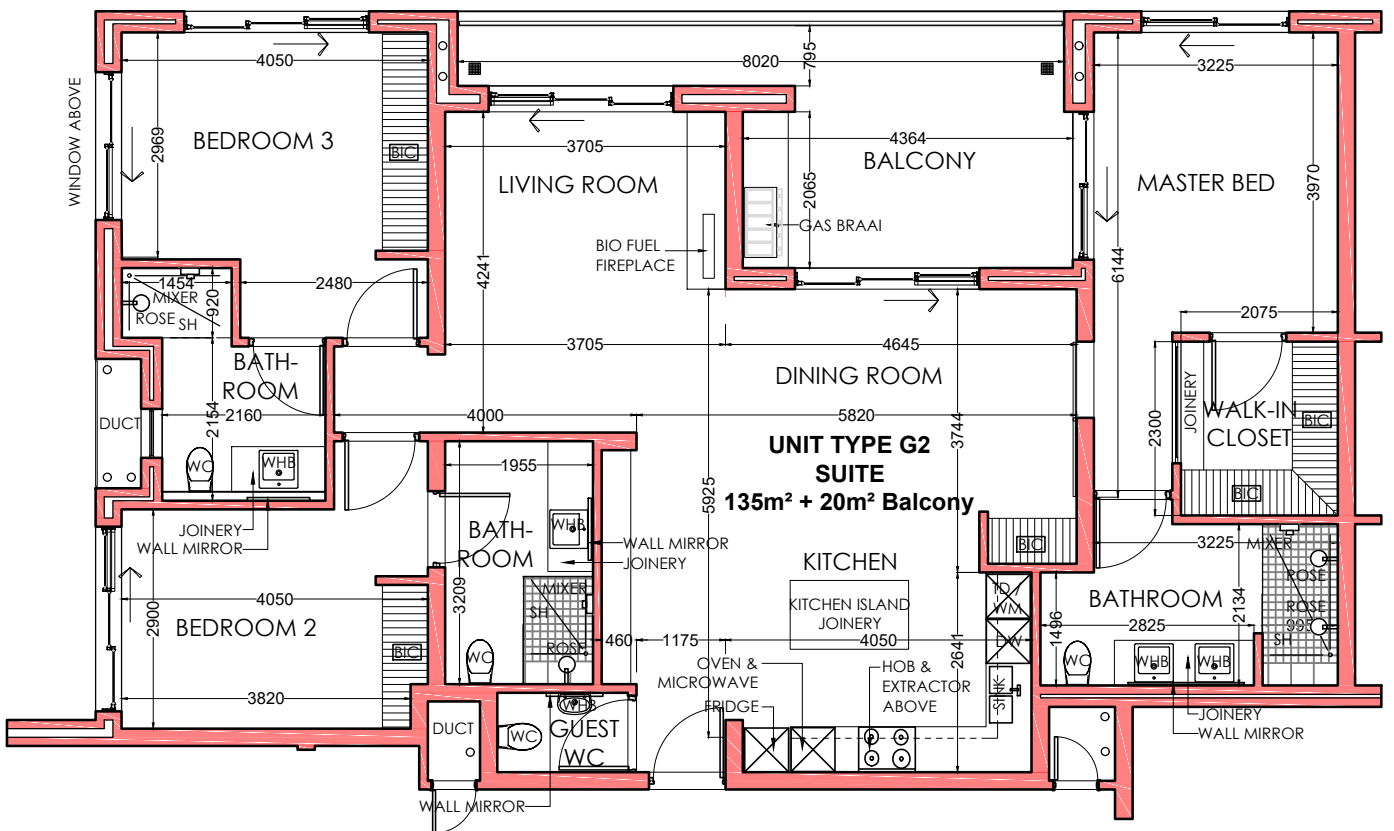

HARBOUR BAY VILLAGE THE ADMIRAL

TYPICAL UNIT LAYOUT TYPE G2

UNIT TYPE G2 - TYPICAL DETAILS

Bedrooms: 3, Bathrooms: 3.5, Parking Bays: 2
Suite Size: 135m², Balcony: 20m², Total: 155m²