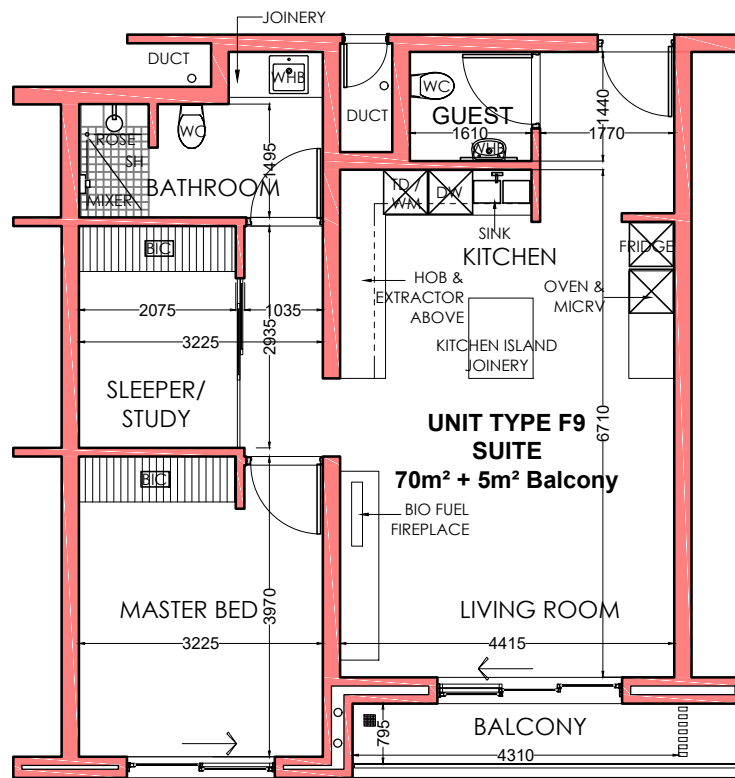

## TYPICAL UNIT LAYOUT TYPE F9

### UNIT TYPE F9 - TYPICAL DETAILS

Bedrooms: 1.5 , Bathrooms: 1.5, Parking Bays: 1  
Suite Size: 70m<sup>2</sup>, Balcony: 5m<sup>2</sup> , Total: 75m<sup>2</sup>