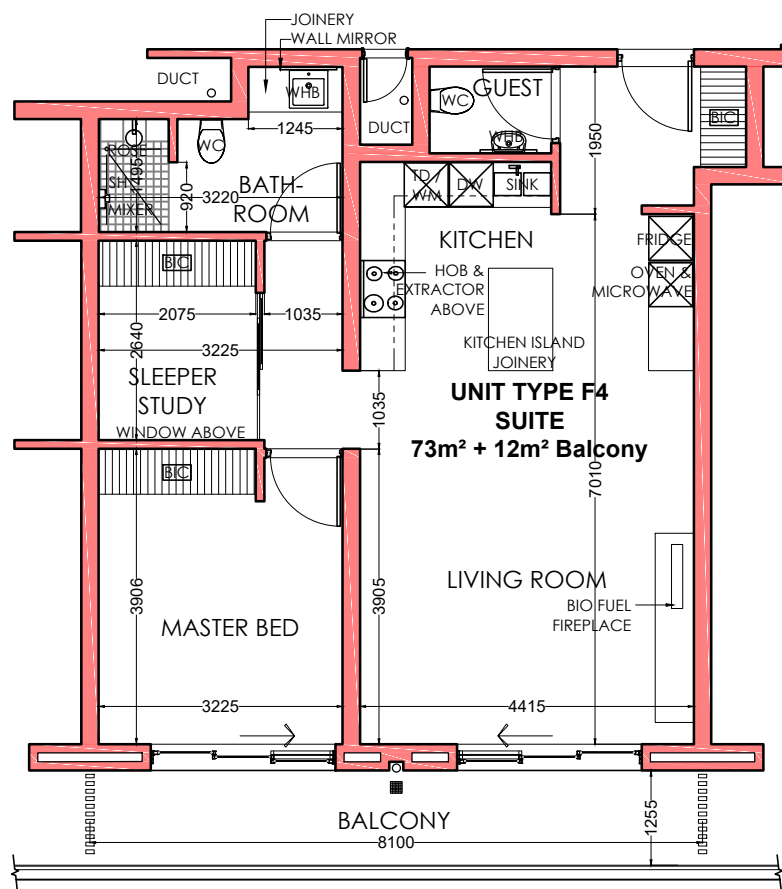

## TYPICAL UNIT LAYOUT TYPE F4

### UNIT TYPE F4 - TYPICAL DETAILS

Bedrooms: 1.5 , Bathrooms: 1.5 , Parking Bays: 1  
Suite Size: 73m<sup>2</sup>, Balcony: 12m<sup>2</sup> , Total: 85m<sup>2</sup>