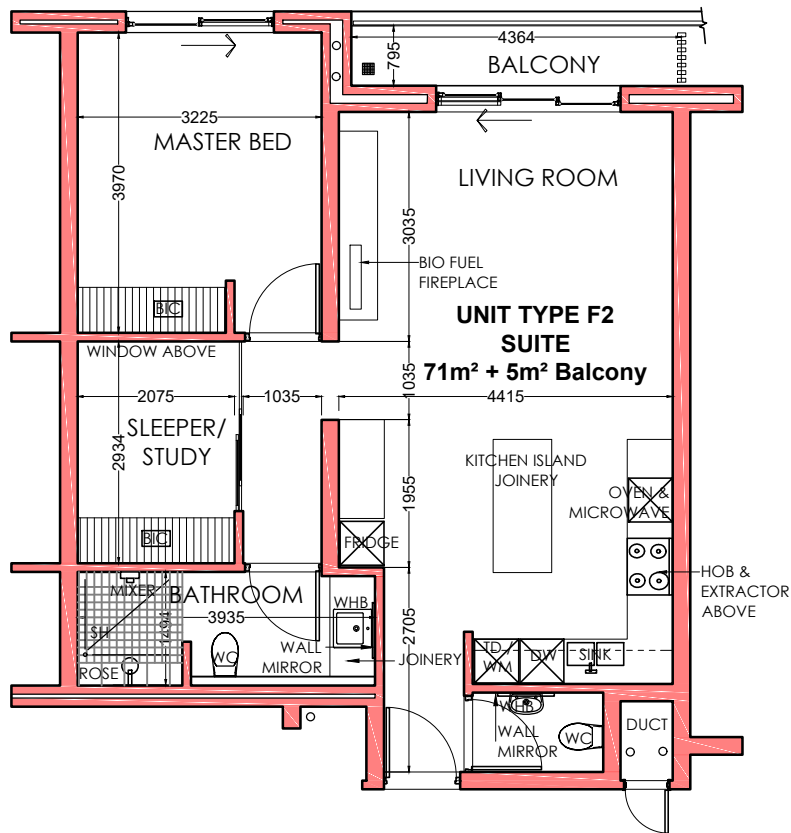

HARBOUR BAY VILLAGE THE ADMIRAL

TYPICAL UNIT LAYOUT TYPE F2

UNIT TYPE F2 - TYPICAL DETAILS

Bedrooms: 1.5 , Bathrooms: 1.5 , Parking Bays: 1
Suite Size: 71m², Balcony: 5m² , Total: 76m²