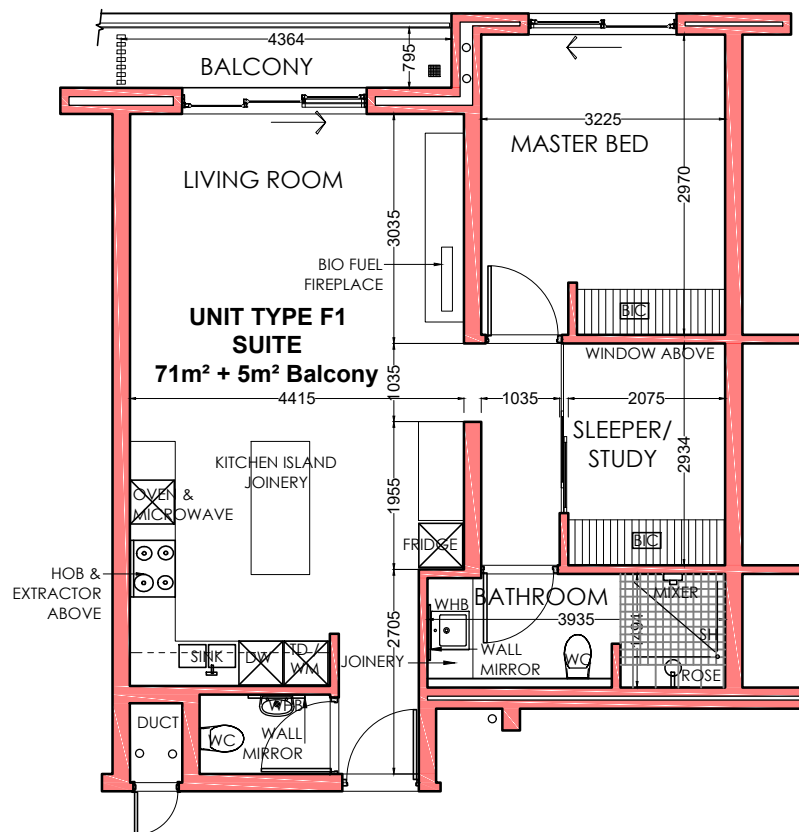

## TYPICAL UNIT LAYOUT TYPE F1

### UNIT TYPE F1 - TYPICAL DETAILS

Bedrooms: 1.5 , Bathrooms: 1.5 , Parking Bays: 1  
Suite Size: 71m<sup>2</sup>, Balcony: 5m<sup>2</sup> , Total: 76m<sup>2</sup>