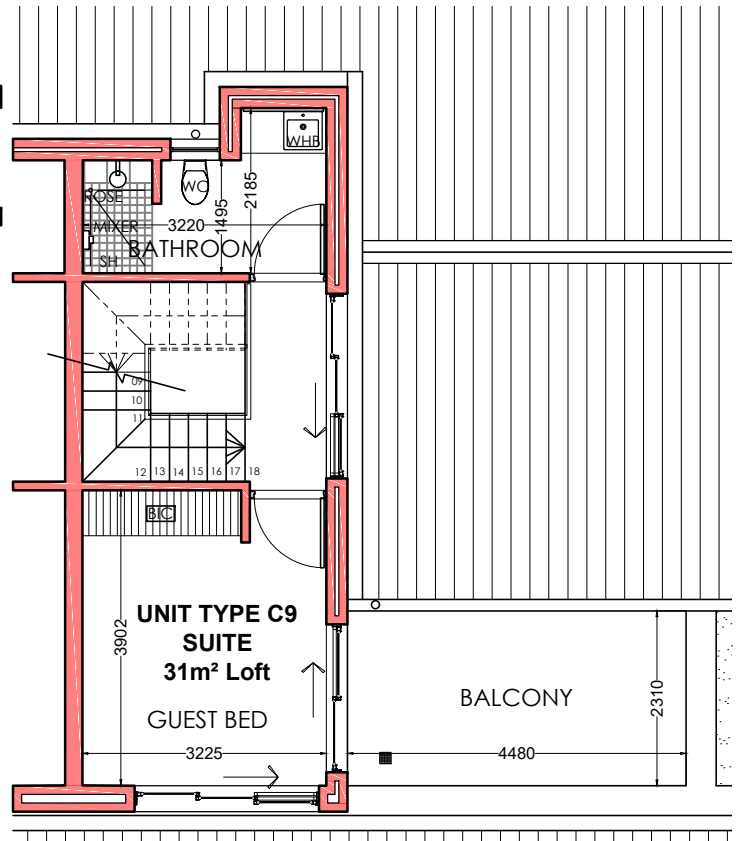

## TYPICAL UNIT LAYOUT TYPE C9

### UNIT TYPE C9 - TYPICAL DETAILS

Bedrooms: 2, Bathrooms: 2, Parking Bays: 2  
Suite Size: 65m<sup>2</sup>, Loft 31m<sup>2</sup>, Balcony: 23m<sup>2</sup>, Total: 119m<sup>2</sup>