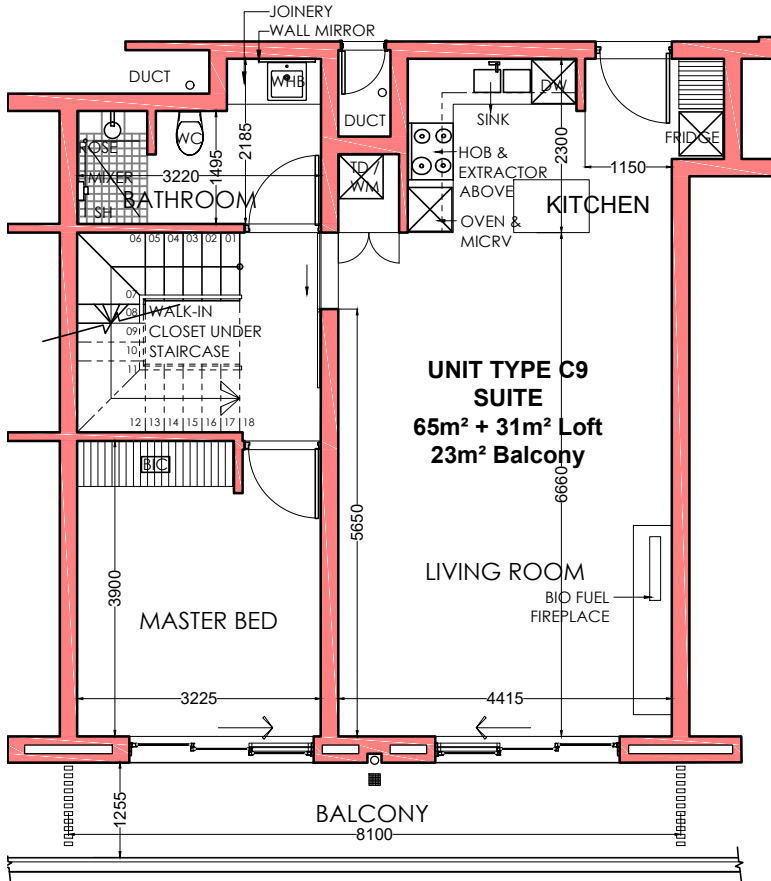

## TYPICAL UNIT LAYOUT TYPE C9

### UNIT TYPE C9 - TYPICAL DETAILS

Bedrooms: 2, Bathrooms: 2, Parking Bays: 2  
Suite Size: 65m<sup>2</sup>, Loft 31m<sup>2</sup>, Balcony: 23m<sup>2</sup>, Total: 119m<sup>2</sup>