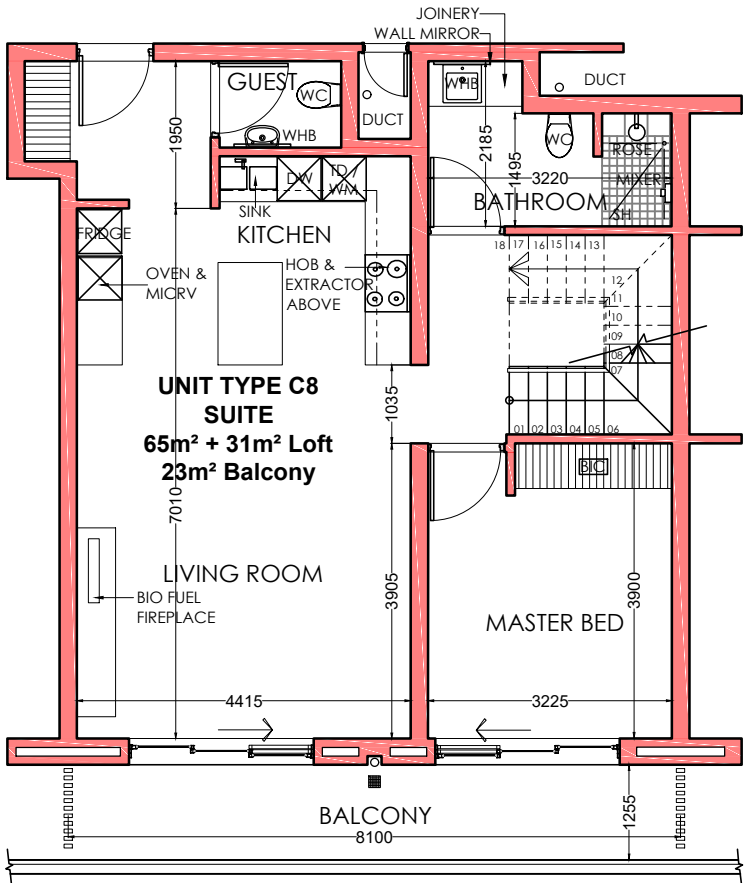

HARBOUR BAY VILLAGE THE ADMIRAL

TYPICAL UNIT LAYOUT TYPE C8

UNIT TYPE C8 - TYPICAL DETAILS

Bedrooms: 2, Bathrooms: 2.5, Parking Bays: 2
Suite Size: 65m², Loft 31m², Balcony: 23m², Total: 119m²