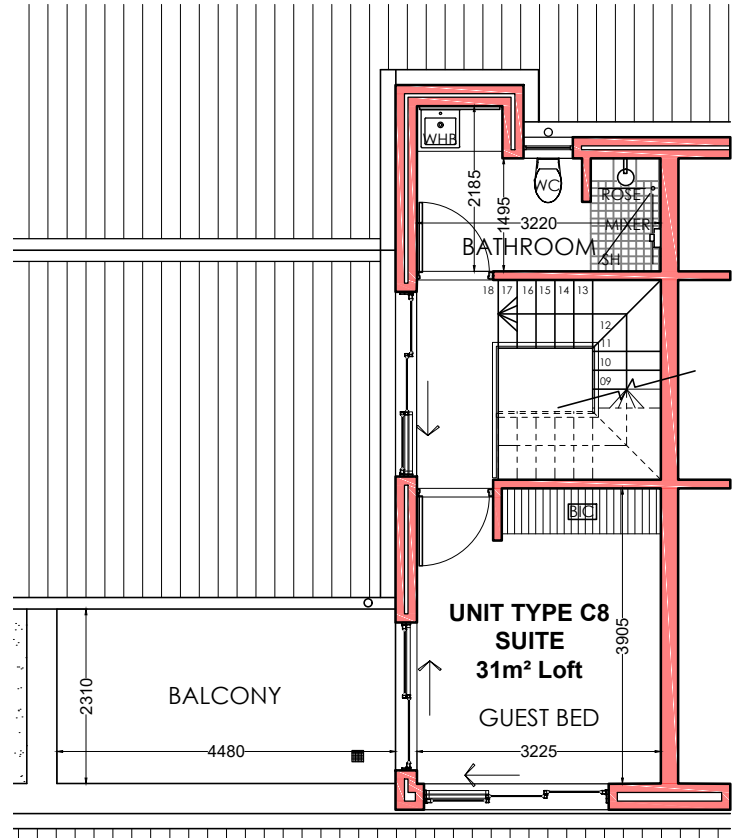

HARBOUR BAY VILLAGE THE ADMIRAL

TYPICAL UNIT LAYOUT TYPE C8

UNIT TYPE C8 - TYPICAL DETAILS

Bedrooms: 2, Bathrooms: 2.5, Parking Bays: 2
Suite Size: 65m², Loft 31m², Balcony: 23m², Total: 119m²