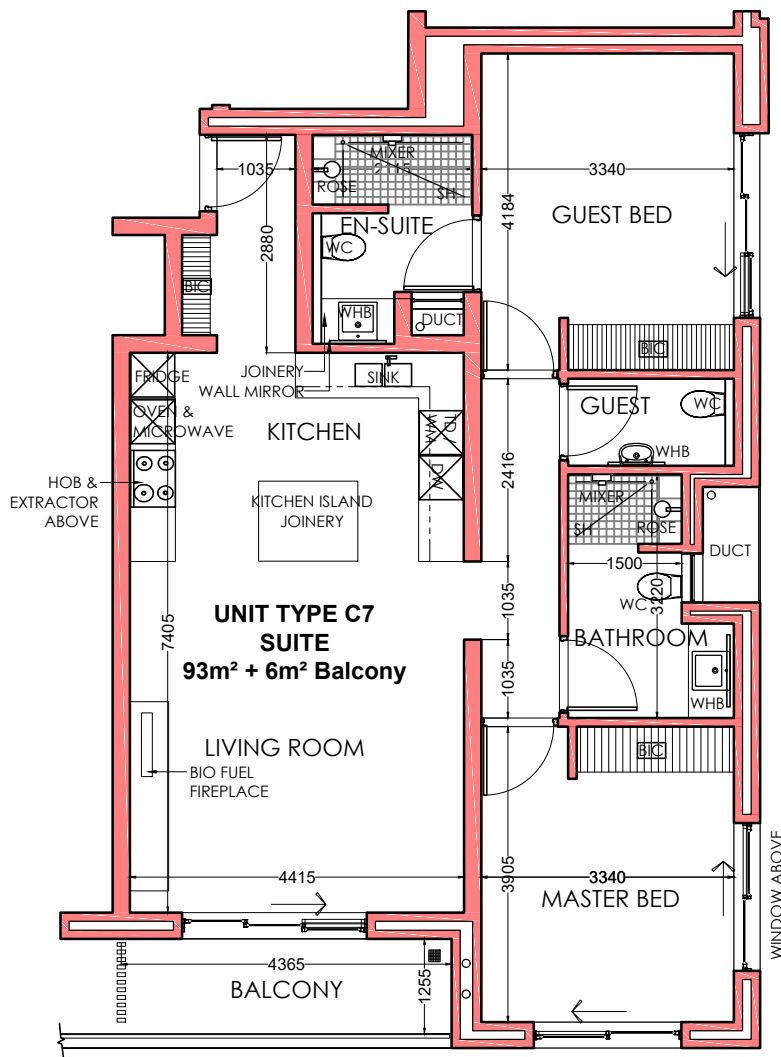

HARBOUR BAY VILLAGE THE ADMIRAL

TYPICAL UNIT LAYOUT TYPE C7

UNIT TYPE C7 - TYPICAL DETAILS

Bedrooms: 2, Bathrooms: 2.5, Parking Bays: 2
Suite Size: 93m², Balcony: 6m² Total: 99m²