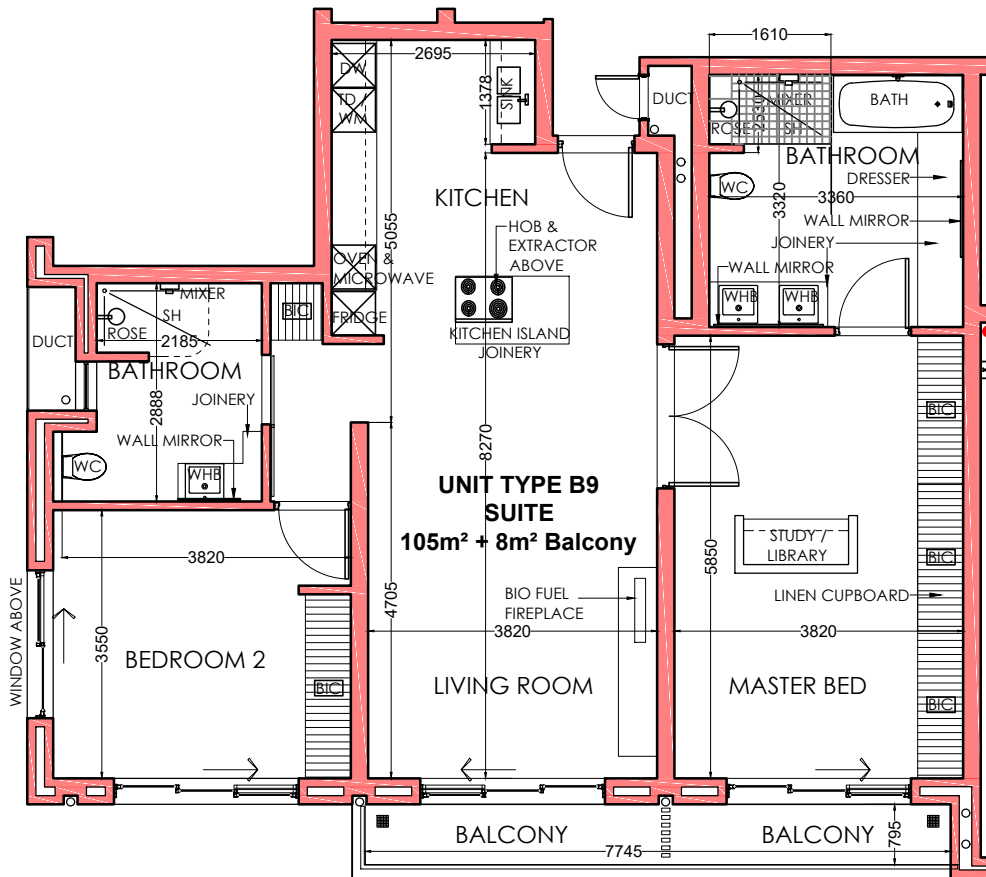

HARBOUR BAY VILLAGE THE ADMIRAL

TYPICAL UNIT LAYOUT TYPE B9

UNIT TYPE B9 - TYPICAL DETAILS

Bedrooms: 2 , Bathrooms: 2, Parking Bays: 2
Suite Size: 105m² , Balcony: 8m² , Total: 113m²