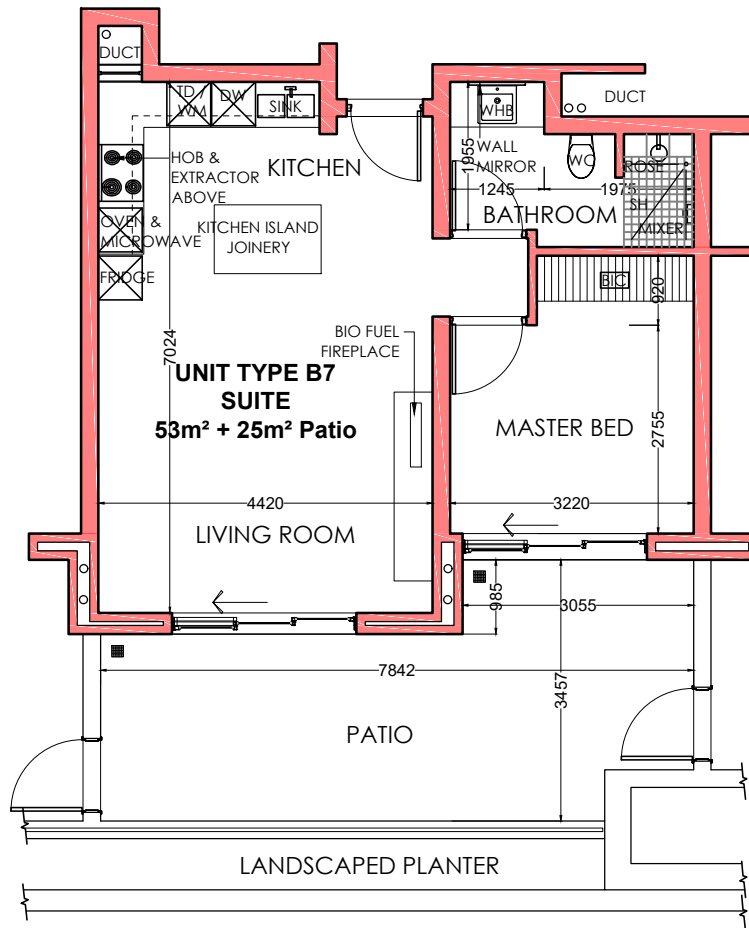

HARBOUR BAY VILLAGE THE ADMIRAL

TYPICAL UNIT LAYOUT TYPE B7

UNIT TYPE B7 - TYPICAL DETAILS

Bedrooms: 1 , Bathrooms: 1 , Parking Bay: 1
Suite Size: 53m² ,Patio Size: 25m² ,Total: 78m²