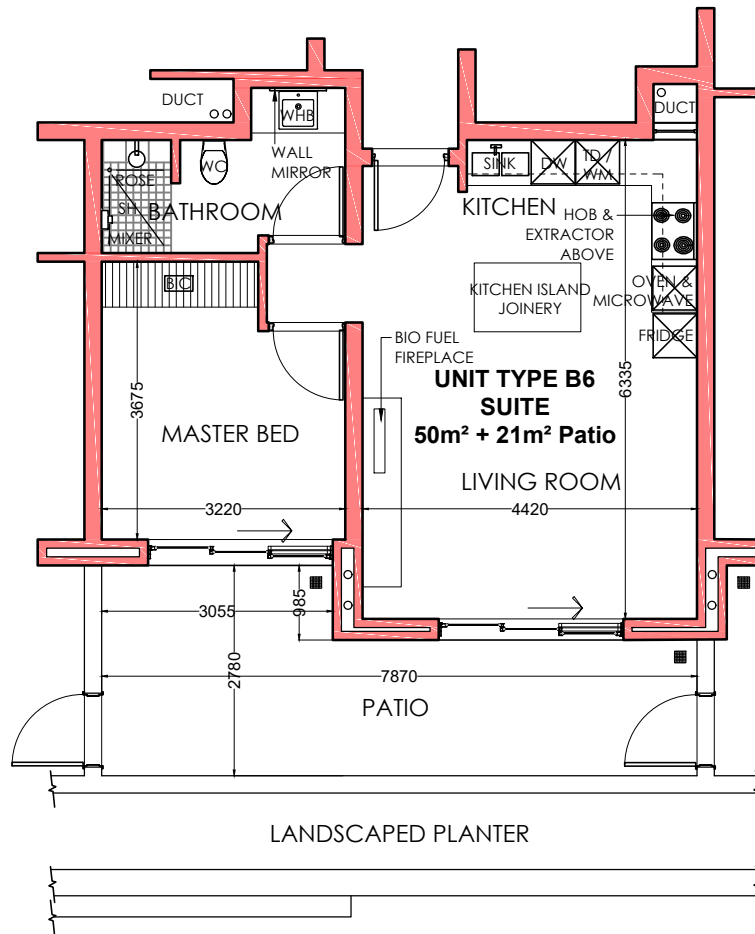

HARBOUR BAY VILLAGE THE ADMIRAL

TYPICAL UNIT LAYOUT TYPE B6

UNIT TYPE B6 - TYPICAL DETAILS

Bedrooms: 1 , Bathrooms: 1 , Parking Bay: 1
Suite Size: 50m² ,Patio Size: 21m² , Total: 71m²