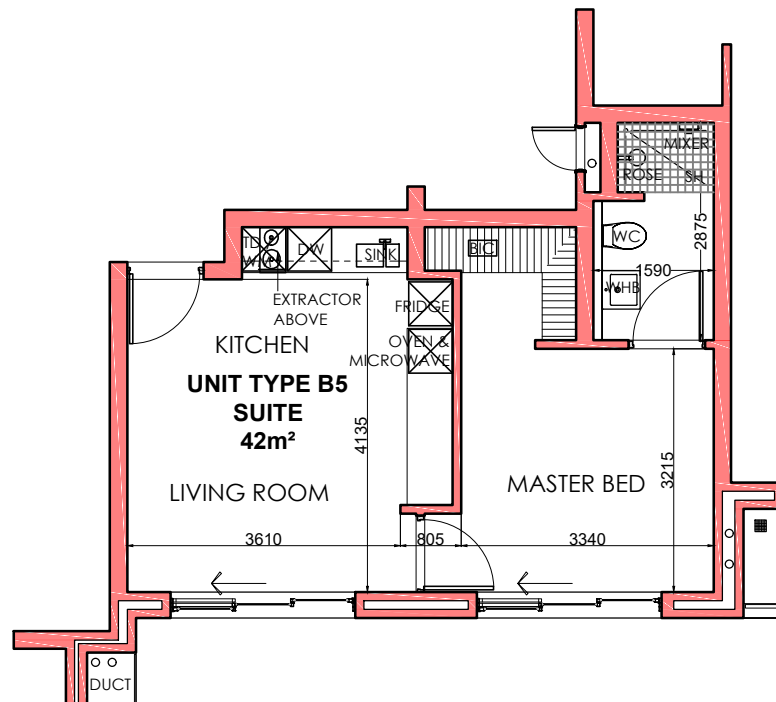

HARBOUR BAY VILLAGE THE ADMIRAL

TYPICAL UNIT LAYOUT TYPE B5

UNIT TYPE B5 - TYPICAL DETAILS

Bedrooms: 1 , Bathrooms: 1 , Parking Bay: 1
Suite Size: 42m² ,Balcony Size: N/A, Total: 42m²