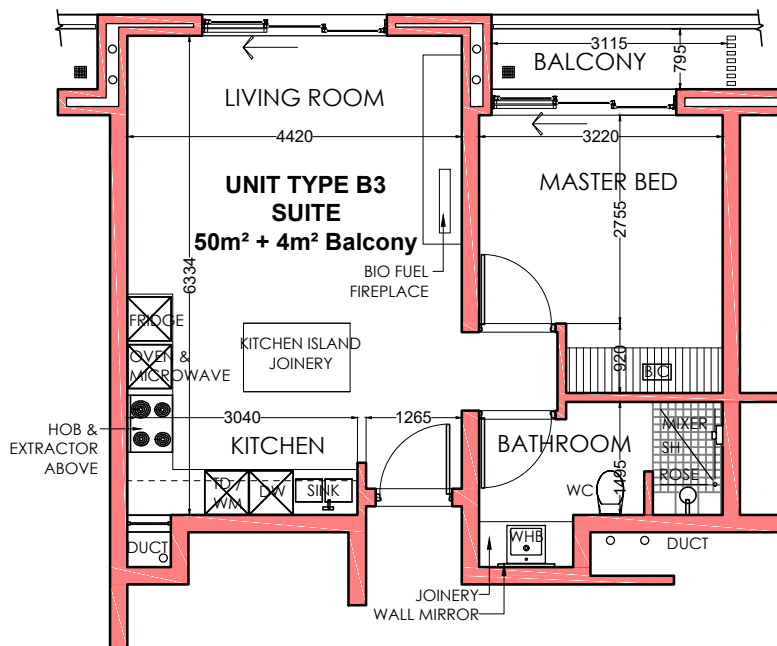

HARBOUR BAY VILLAGE THE ADMIRAL

TYPICAL UNIT LAYOUT TYPE B3

UNIT TYPE B3 - TYPICAL DETAILS

Bedrooms: 1 , Bathrooms: 1 , Parking Bay: 1
Suite Size: 50m² , Balcony Size: 4m² , Total: 54m²