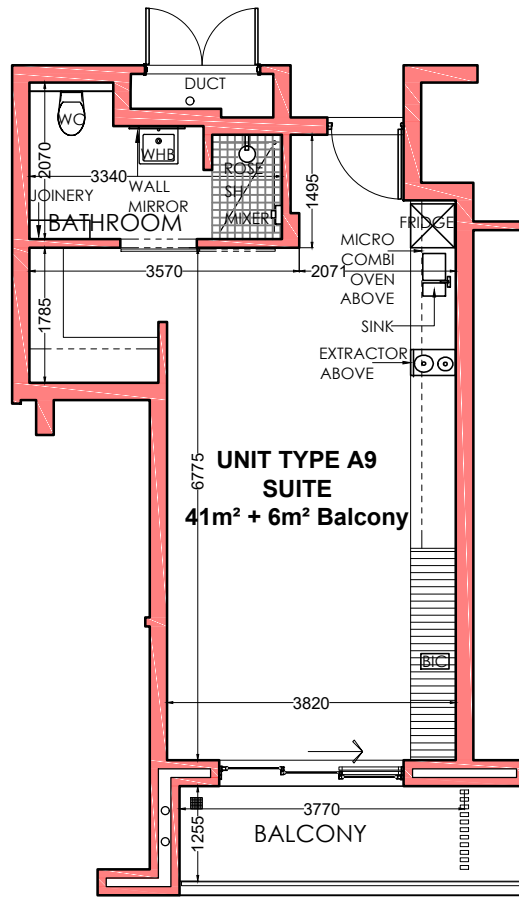

HARBOUR BAY VILLAGE THE ADMIRAL

TYPICAL UNIT LAYOUT TYPE A9

STUDIO SUITE - TYPICAL DETAILS

Bedrooms: 0 , Bathrooms: 1 , Parking Bay: 1
Suite Size: 41m², Balcony: 6m², Total: 47m²