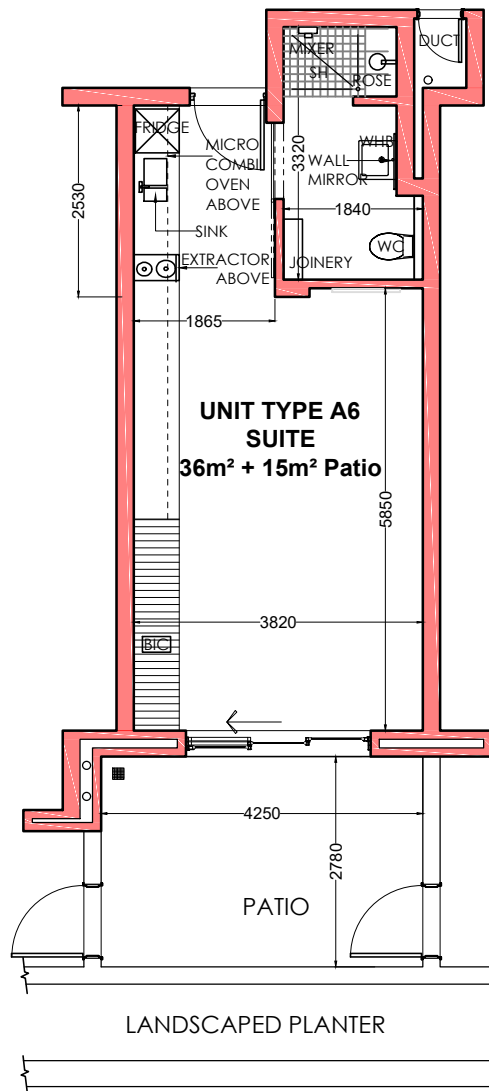

HARBOUR BAY VILLAGE THE ADMIRAL

TYPICAL UNIT LAYOUT TYPE A6

STUDIO SUITE - TYPICAL DETAILS

Bedrooms: 0 , Bathrooms: 1 , Parking Bay: 1
Suite Size: 36m², Patio: 15m², Total: 51m²