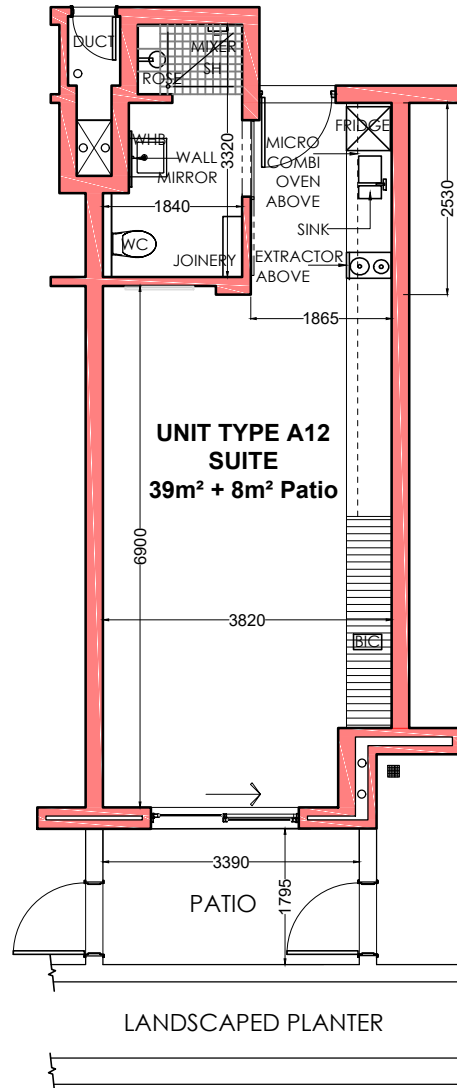

## TYPICAL UNIT LAYOUT TYPE A12

### STUDIO SUITE - TYPICAL DETAILS

Bedrooms: 0 , Bathrooms: 1 , Parking Bay: 1  
Suite Size: 39m<sup>2</sup>, Patio: 8m<sup>2</sup>, Total: 47m<sup>2</sup>