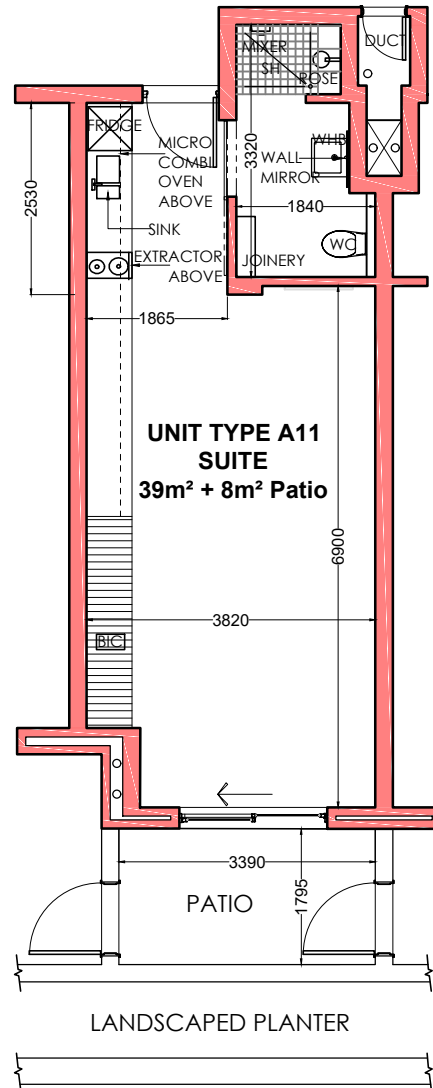

## TYPICAL UNIT LAYOUT TYPE A11

### STUDIO SUITE - TYPICAL DETAILS

Bedrooms: 0 , Bathrooms: 1 , Parking Bay: 1  
Suite Size: 39m<sup>2</sup>, Patio: 8m<sup>2</sup>, Total: 47m<sup>2</sup>