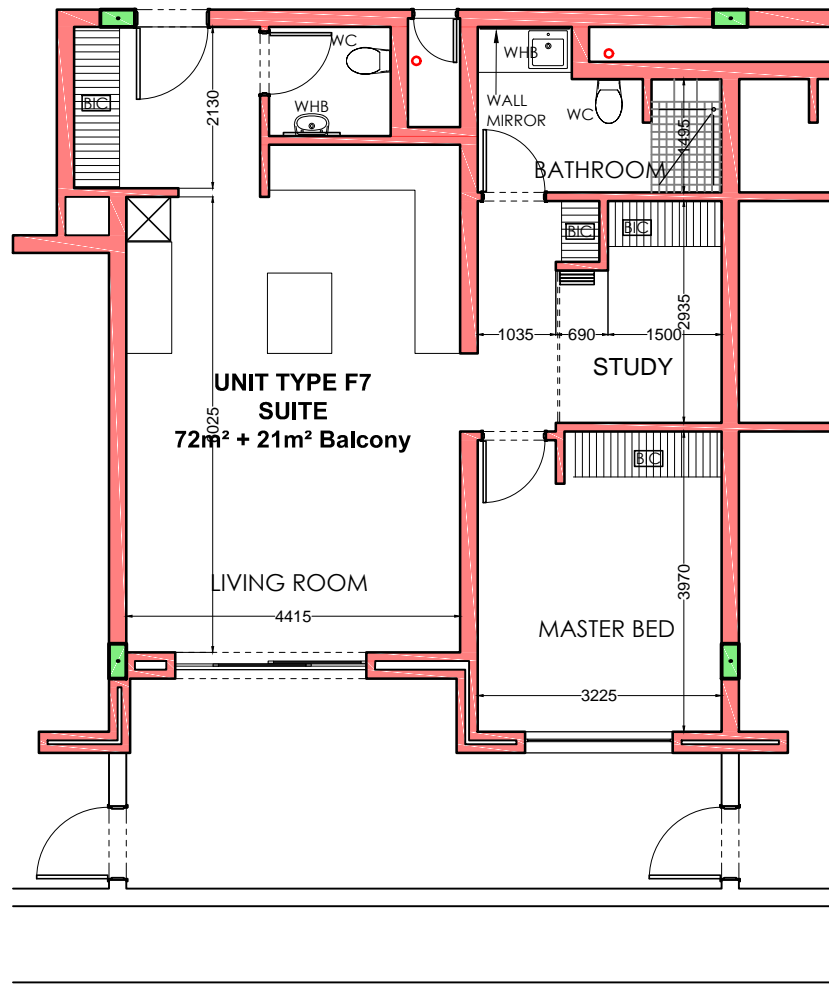

## TYPICAL UNIT LAYOUT TYPE F7

### UNIT TYPE F7 - TYPICAL DETAILS

Bedrooms: 1.5 , Bathrooms: 1.5, Parking Bays: 1  
Suite Size: 72m<sup>2</sup>, Balcony: 21m<sup>2</sup> , Total: 93m<sup>2</sup>