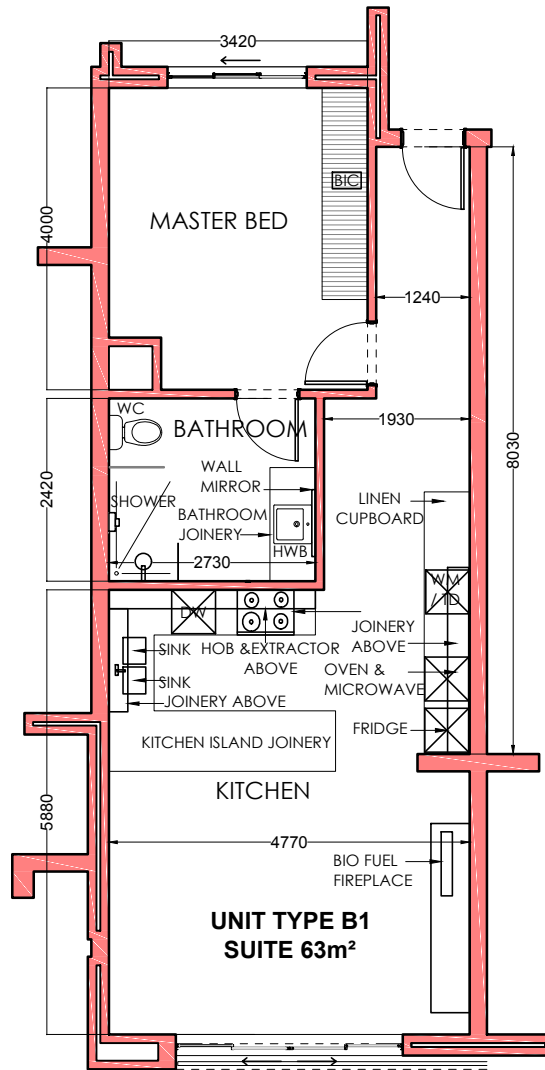

HARBOUR BAY VILLAGE THE MARINER

TYPICAL UNIT LAYOUT TYPE B1

UNIT TYPE B1 - TYPICAL DETAILS

Bedrooms: 1 , Bathrooms: 1 , Parking Bay: 1
Suite Size: 63m² , Total: 63m²