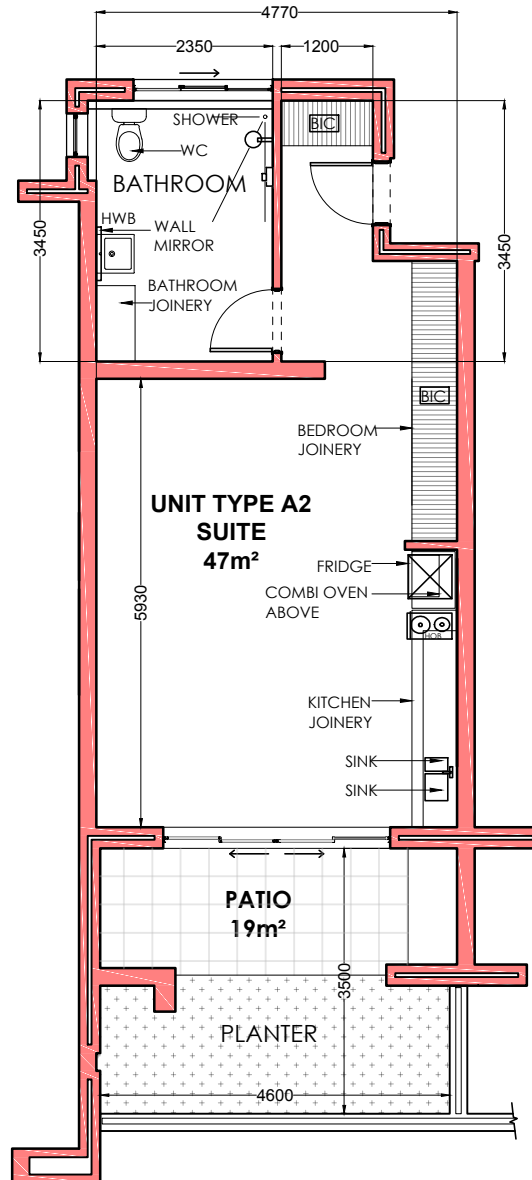

HARBOUR BAY VILLAGE THE MARINER

TYPICAL UNIT LAYOUT TYPE A2

STUDIO SUITE - TYPICAL DETAILS

Bedrooms: 1, Bathrooms: 1
Suite Size: 47m², Patio Size: 19m², Total: 66m²